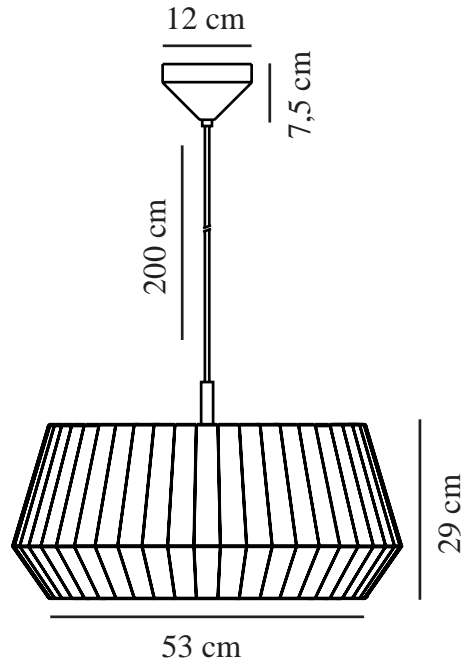

DICTE 53 | PENDANT | BEIGE

2112373009

nordlux®

Voltage (V): 230 Volt
IP degree: IP20
Maximum bulb wattage (W): 60W
Class (Class 1, Class 2, Class 3):
Class 2 (Double isolated)
Socket type: E27

Primary material: Textile
Secondary material: Metal
Colour of the cable: Black
Length of the cable (cm): 200
Surface material of the cable:
Plastic
Is the cable replaceable: False
Colour: Beige

Height (cm): 29
Width (cm): 53
Shade Diameter (cm): 53
Length (cm): 53

EAN: 5704924005541
TUN: 2148653
Item Number: 2112373009
Pcs Per Master Carton: 2

Sales Box Height (cm): 53.5
Sales Box Width(cm): 53.5
Sales Box Depth (cm): 23.5
Sales Box Volume m³: 0.0673
Product net weight (kg): 1.22

• Soft and natural design • Handtied pleated cotton shade

The round shade of the DICTE series is made from soft, handtied fabric that adds a cosy and homey feel to every room. The pleated cotton shade ensures a soft and diffused light that is perfect for lighting up your dining table.