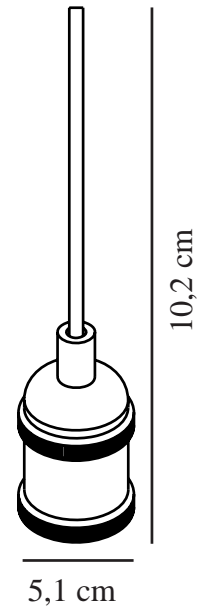

# AVRA | PENDANT | BLACK

84800003

nordlux®

Voltage (V): 230 Volt  
IP degree: IP20  
Maximum bulb wattage (W): 60W  
Class (Class 1, Class 2, Class 3):  
Class 2 (Double isolated)  
Socket type: E27  
Dimmerable: Yes with compatible  
bulb

Colour: Black  
Height (cm): 10.2  
EAN: 5701581345683  
TUN: 1850659  
Item Number: 84800003

Pcs Per Master Carton: 3  
Sales Box Height (cm): 10  
Sales Box Width(cm): 12  
Sales Box Depth (cm): 15  
Sales Box Volume m<sup>3</sup> : 0.0018  
Product net weight (kg): 0.22

Primary material: Metal  
Colour of the cable: Black  
Length of the cable (cm): 200  
Surface material of the cable:  
Textile  
Is the cable replaceable: False

• Industrial style • Design your own luminaire with a decorative bulb